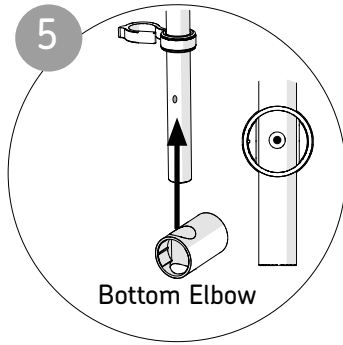

## Adjusting the Spray Patterns

Left Position  
Fine & Bubble  
Spray

Centre Position  
Fine Spray

Right Position  
Fine & Jet  
Spray

## Cleaning Recommendations

The soap dish clips off for easy cleaning

Always keep spray head holes clean and shower hose clear of blockages!

- 1 Mark and drill top & bottom holes in wall and screw the top elbow securely to the wall.
- 2 Clip on the top elbow cover.
- 3 Slide the rail through accessories as shown.
- 4 Feed the rail and attached accessories through the top elbow already secured to the wall.
- 5 Locate the rail hole at the bottom with screw port on the bottom elbow.
- 6 Screw the bottom elbow to wall securely and attach the cover.
- 7 Screw shower hose onto the shower unit.
- 8 Feed the hose through hose retainer and screw shower hose onto shower head (ensuring washers are in shower hose ends)
- 9 Locate shower head into the holder.