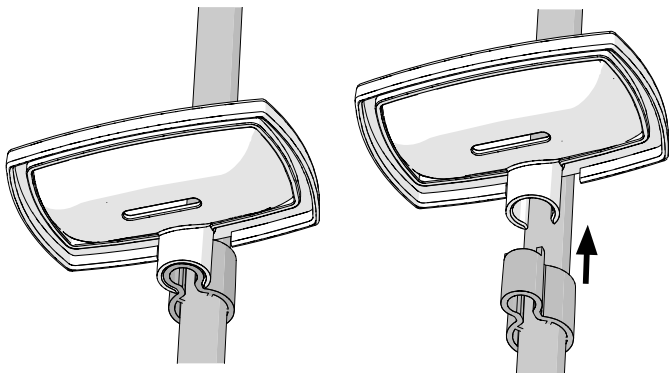

## Adjusting the Riser

## Adjusting the Spray Patterns

Left Position  
Fine & Bubble  
Spray

Centre Position  
Fine Spray

Right Position  
Fine & Jet  
Spray

## Cleaning Recommendations

The soap dish clips off for easy cleaning

Always keep spray head holes clean and shower hose clear of blockages!

- 1 Mark and drill top & bottom holes in wall and screw the top elbow securely to the wall.
- 2 Clip on the top elbow cover.
- 3 Slide the rail through accessories as shown.
- 4 Feed the rail and attached accessories through the top elbow already secured to the wall.
- 5 Locate the rail hole at the bottom with screw port on the bottom elbow.
- 6 Screw the bottom elbow to wall securely and attach the cover.
- 7 Screw shower hose onto the shower unit.
- 8 Feed the hose through hose retainer and screw shower hose onto shower head (ensuring washers are in shower hose ends)
- 9 Locate shower head into the holder.