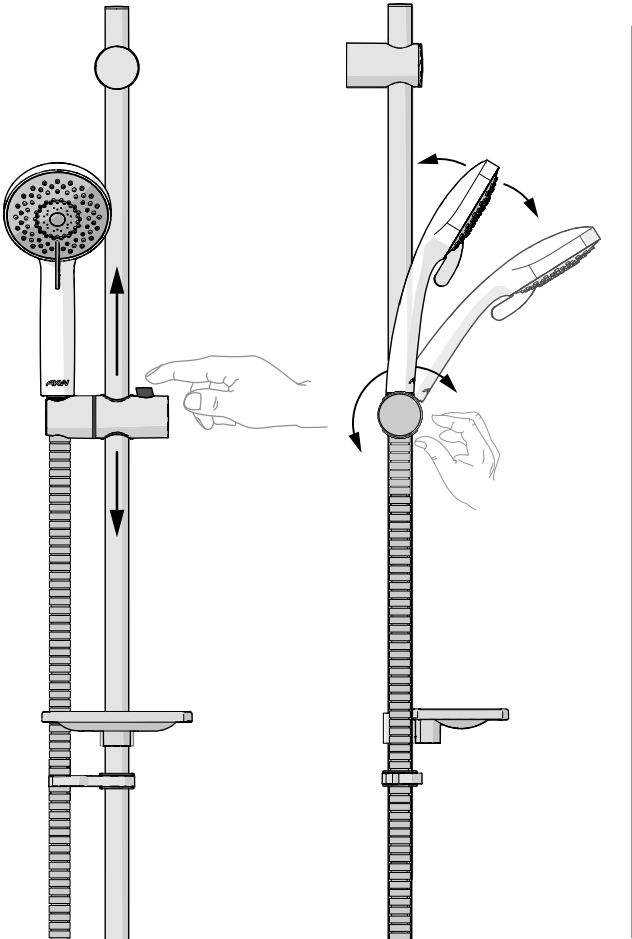

**WRAS**  
APPROVED  
PRODUCT

CE

UK  
CA

3  
Spray Patterns

2m  
Hose

Adjustable Riser

## Adjusting the Riser

## Cleaning Recommendations

The soap dish clips off for easy cleaning

Always keep spray head holes clean and shower hose clear of blockages!

- 1 Mark and drill top & bottom holes in wall and screw the top elbow securely to the wall.
- 2 Clip on the top elbow cover.
- 3 Slide the rail through accessories as shown.
- 4 Feed the rail and attached accessories through the top elbow already secured to the wall.
- 5 Locate the rail hole at the bottom with screw port on the bottom elbow.
- 6 Screw the bottom elbow to wall securely and attach the cover.
- 7 Screw shower hose onto the shower unit.
- 8 Feed the hose through hose retainer and screw shower hose onto shower head (ensuring washers are in shower hose ends)
- 9 Locate shower head into the holder.