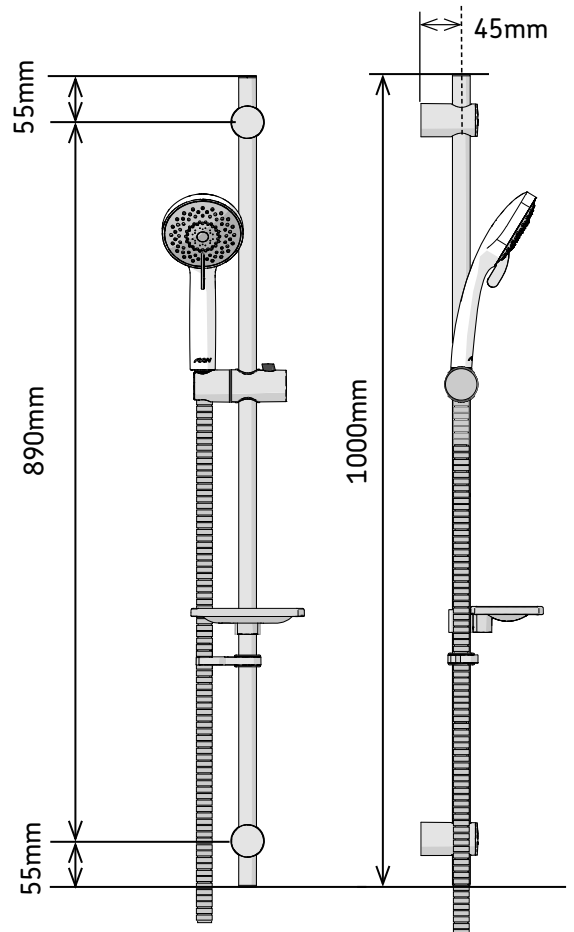

Dimensions