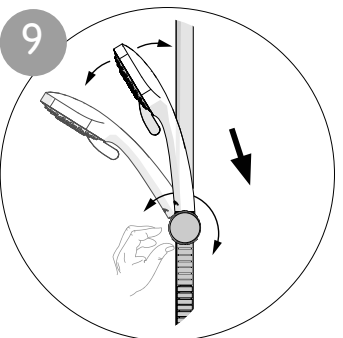

## Adjusting the Spray Patterns

Left Position  
Fine & Bubble  
Spray

Centre Position  
Fine Spray

Right Position  
Fine & Jet  
Spray

## Cleaning Recommendations

The soap dish clips off for easy cleaning

Always keep spray head holes clean and shower hose clear of blockages!

- 1 Mark and drill top & bottom holes in wall and screw the top elbow securely to the wall.
- 2 Clip on the top elbow cover.
- 3 Slide the rail through accessories as shown.
- 4 Feed the rail and attached accessories through the top elbow already secured to the wall.
- 5 Locate the rail hole at the bottom with screw port on the bottom elbow.
- 6 Screw the bottom elbow to wall securely and attach the cover.
- 7 Screw shower hose onto the shower unit.
- 8 Feed the hose through hose retainer and screw shower hose onto shower head (ensuring washers are in shower hose ends)
- 9 Locate shower head into the holder.