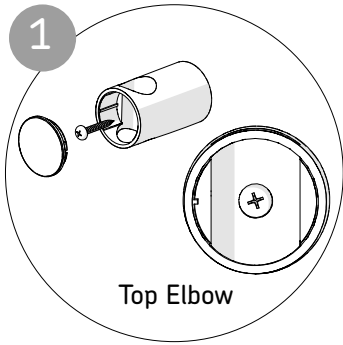

## Adjusting the Spray Patterns

Left Position  
Fine & Bubble  
Spray

Centre Position  
Fine Spray

Right Position  
Fine & Jet  
Spray

## Cleaning Recommendations

The soap dish clips off for easy cleaning

Always keep spray head holes clean and shower hose clear of blockages!

- 1 Mark and drill top & bottom holes in wall and screw the top elbow securely to the wall.
- 2 Clip on the top elbow cover.
- 3 Slide the rail through accessories as shown.
- 4 Feed the rail and attached accessories through the top elbow already secured to the wall.
- 5 Locate the rail hole at the bottom with screw port on the bottom elbow.
- 6 Screw the bottom elbow to wall securely and attach the cover.
- 7 Screw shower hose onto the shower unit.
- 8 Feed the hose through hose retainer and screw shower hose onto shower head (ensuring washers are in shower hose ends)
- 9 Locate shower head into the holder.