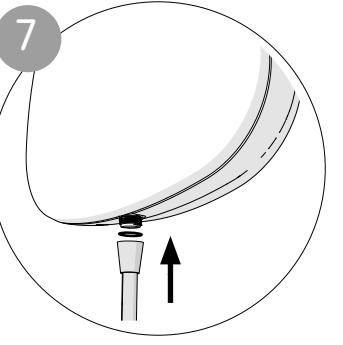

## Adjusting the Spray Patterns

Left Position  
Fine & Bubble  
Spray

Centre Position  
Fine Spray

Right Position  
Fine & Jet  
Spray

## Cleaning Recommendations

The soap dish clips off for easy cleaning

Always keep spray head holes clean and shower hose clear of blockages!

- 1 Mark and drill top & bottom holes in wall and screw the top elbow securely to the wall.
- 2 Clip on the top elbow cover.
- 3 Slide the rail through accessories as shown.
- 4 Feed the rail and attached accessories through the top elbow already secured to the wall.
- 5 Locate the rail hole at the bottom with screw port on the bottom elbow.
- 6 Screw the bottom elbow to wall securely and attach the cover.
- 7 Screw shower hose onto the shower unit.
- 8 Feed the hose through hose retainer and screw shower hose onto shower head (ensuring washers are in shower hose ends)
- 9 Locate shower head into the holder.