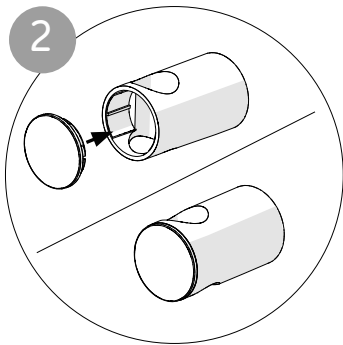

## Adjusting the Spray Patterns

Left Position  
Fine & Bubble  
Spray

Centre Position  
Fine Spray

Right Position  
Fine & Jet  
Spray

## Cleaning Recommendations

The soap dish clips off for easy cleaning

Always keep spray head holes clean and shower hose clear of blockages!

- 1 Mark and drill top & bottom holes in wall and screw the top elbow securely to the wall.
- 2 Clip on the top elbow cover.
- 3 Slide the rail through accessories as shown.
- 4 Feed the rail and attached accessories through the top elbow already secured to the wall.
- 5 Locate the rail hole at the bottom with screw port on the bottom elbow.
- 6 Screw the bottom elbow to wall securely and attach the cover.
- 7 Screw shower hose onto the shower unit.
- 8 Feed the hose through hose retainer and screw shower hose onto shower head (ensuring washers are in shower hose ends)
- 9 Locate shower head into the holder.