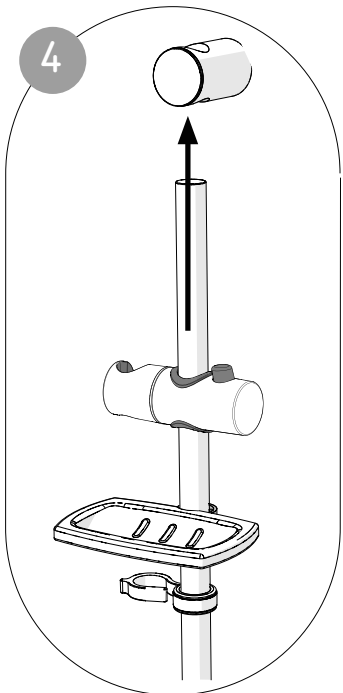

## Adjusting the Riser

## Adjusting the Spray Patterns

Left Position  
Fine & Bubble  
Spray

Centre Position  
Fine Spray

Right Position  
Fine & Jet  
Spray

## Cleaning Recommendations

The soap dish clips off for easy cleaning

Always keep spray head holes clean and shower hose clear of blockages!

- 1 Mark and drill top & bottom holes in wall and screw the top elbow securely to the wall.
- 2 Clip on the top elbow cover.
- 3 Slide the rail through accessories as shown.
- 4 Feed the rail and attached accessories through the top elbow already secured to the wall.
- 5 Locate the rail hole at the bottom with screw port on the bottom elbow.
- 6 Screw the bottom elbow to wall securely and attach the cover.
- 7 Screw shower hose onto the shower unit.
- 8 Feed the hose through hose retainer and screw shower hose onto shower head (ensuring washers are in shower hose ends)
- 9 Locate shower head into the holder.