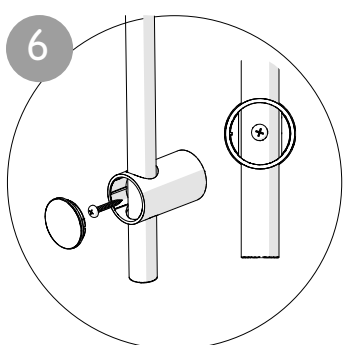

## Adjusting the Riser

## Adjusting the Spray Patterns

Left Position  
Fine & Bubble  
Spray

Centre Position  
Fine Spray

Right Position  
Fine & Jet  
Spray

## Cleaning Recommendations

The soap dish clips off for easy cleaning

Always keep spray head holes clean and shower hose clear of blockages!

- 1 Mark and drill top & bottom holes in wall and screw the top elbow securely to the wall.
- 2 Clip on the top elbow cover.
- 3 Slide the rail through accessories as shown.
- 4 Feed the rail and attached accessories through the top elbow already secured to the wall.
- 5 Locate the rail hole at the bottom with screw port on the bottom elbow.
- 6 Screw the bottom elbow to wall securely and attach the cover.
- 7 Screw shower hose onto the shower unit.
- 8 Feed the hose through hose retainer and screw shower hose onto shower head (ensuring washers are in shower hose ends)
- 9 Locate shower head into the holder.