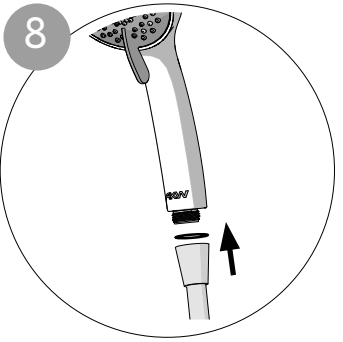

## Adjusting the Spray Patterns

Left Position  
Fine & Bubble  
Spray

Centre Position  
Fine Spray

Right Position  
Fine & Jet  
Spray

## Cleaning Recommendations

The soap dish clips off for easy cleaning

Always keep spray head holes clean and shower hose clear of blockages!

- 1 Mark and drill top & bottom holes in wall and screw the top elbow securely to the wall.
- 2 Clip on the top elbow cover.
- 3 Slide the rail through accessories as shown.
- 4 Feed the rail and attached accessories through the top elbow already secured to the wall.
- 5 Locate the rail hole at the bottom with screw port on the bottom elbow.
- 6 Screw the bottom elbow to wall securely and attach the cover.
- 7 Screw shower hose onto the shower unit.
- 8 Feed the hose through hose retainer and screw shower hose onto shower head (ensuring washers are in shower hose ends)
- 9 Locate shower head into the holder.