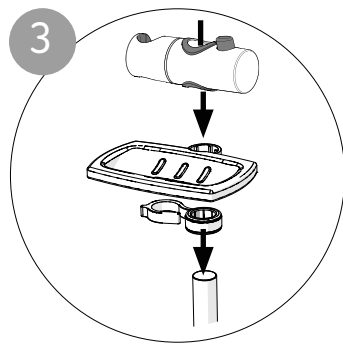

## Adjusting the Riser

## Adjusting the Spray Patterns

Left Position  
Fine & Bubble  
Spray

Centre Position  
Fine Spray

Right Position  
Fine & Jet  
Spray

## Cleaning Recommendations

The soap dish clips off for easy cleaning

Always keep spray head holes clean and shower hose clear of blockages!

- 1 Mark and drill top & bottom holes in wall and screw the top elbow securely to the wall.
- 2 Clip on the top elbow cover.
- 3 Slide the rail through accessories as shown.
- 4 Feed the rail and attached accessories through the top elbow already secured to the wall.
- 5 Locate the rail hole at the bottom with screw port on the bottom elbow.
- 6 Screw the bottom elbow to wall securely and attach the cover.
- 7 Screw shower hose onto the shower unit.
- 8 Feed the hose through hose retainer and screw shower hose onto shower head (ensuring washers are in shower hose ends)
- 9 Locate shower head into the holder.